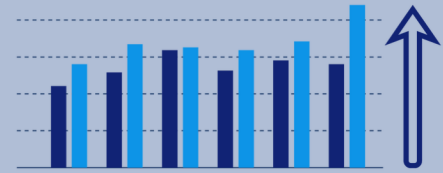

AUGUST 2022

1,628
new pets entered our care

954

pets adopted to new homes

279

pets transferred to partner organizations

171

pets safely returned home