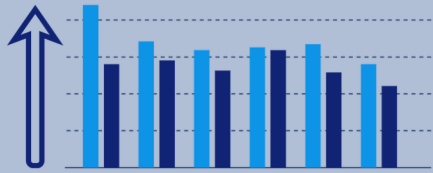

AUGUST 2022

1,628
new pets entered our care

954

pets adopted to new homes

279

pets transferred to partner organizations

171

pets safely returned home