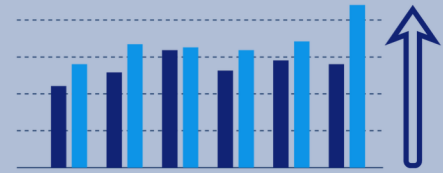

JULY 2022

1,861
new pets entered our care

1,199 

pets adopted to new homes

264 

pets transferred to partner organizations

211 

pets safely returned home