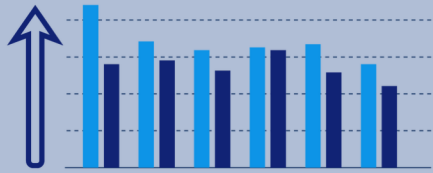

JULY 2022

1,861
new pets entered our care

1,199 

pets adopted to new homes

264 

pets transferred to partner organizations

211 

pets safely returned home