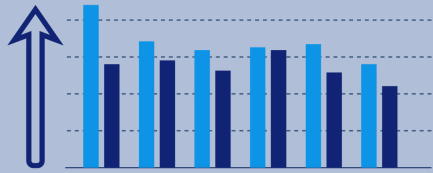

# MAY 2022

1,614  
new pets entered our care

1,089 

pets adopted to new homes

173 

pets transferred to partner organizations

250 

pets safely returned home