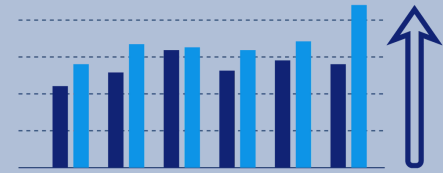

# MAY 2022

1,614  
new pets entered our care

1,089 

pets adopted to new homes

173 

pets transferred to partner organizations

250 

pets safely returned home