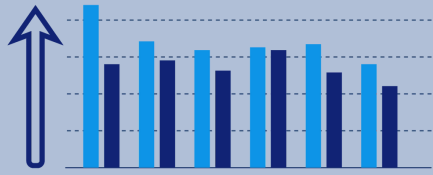

JANUARY 2022

1,605
new pets entered our care

1,102 

pets adopted to new homes

165 

pets transferred to partner organizations

294 

pets safely returned home