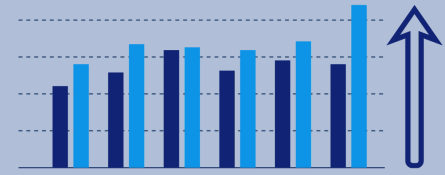

JANUARY 2022

1,605
new pets entered our care

1,102 

pets adopted to new homes

165 

pets transferred to partner organizations

294 

pets safely returned home